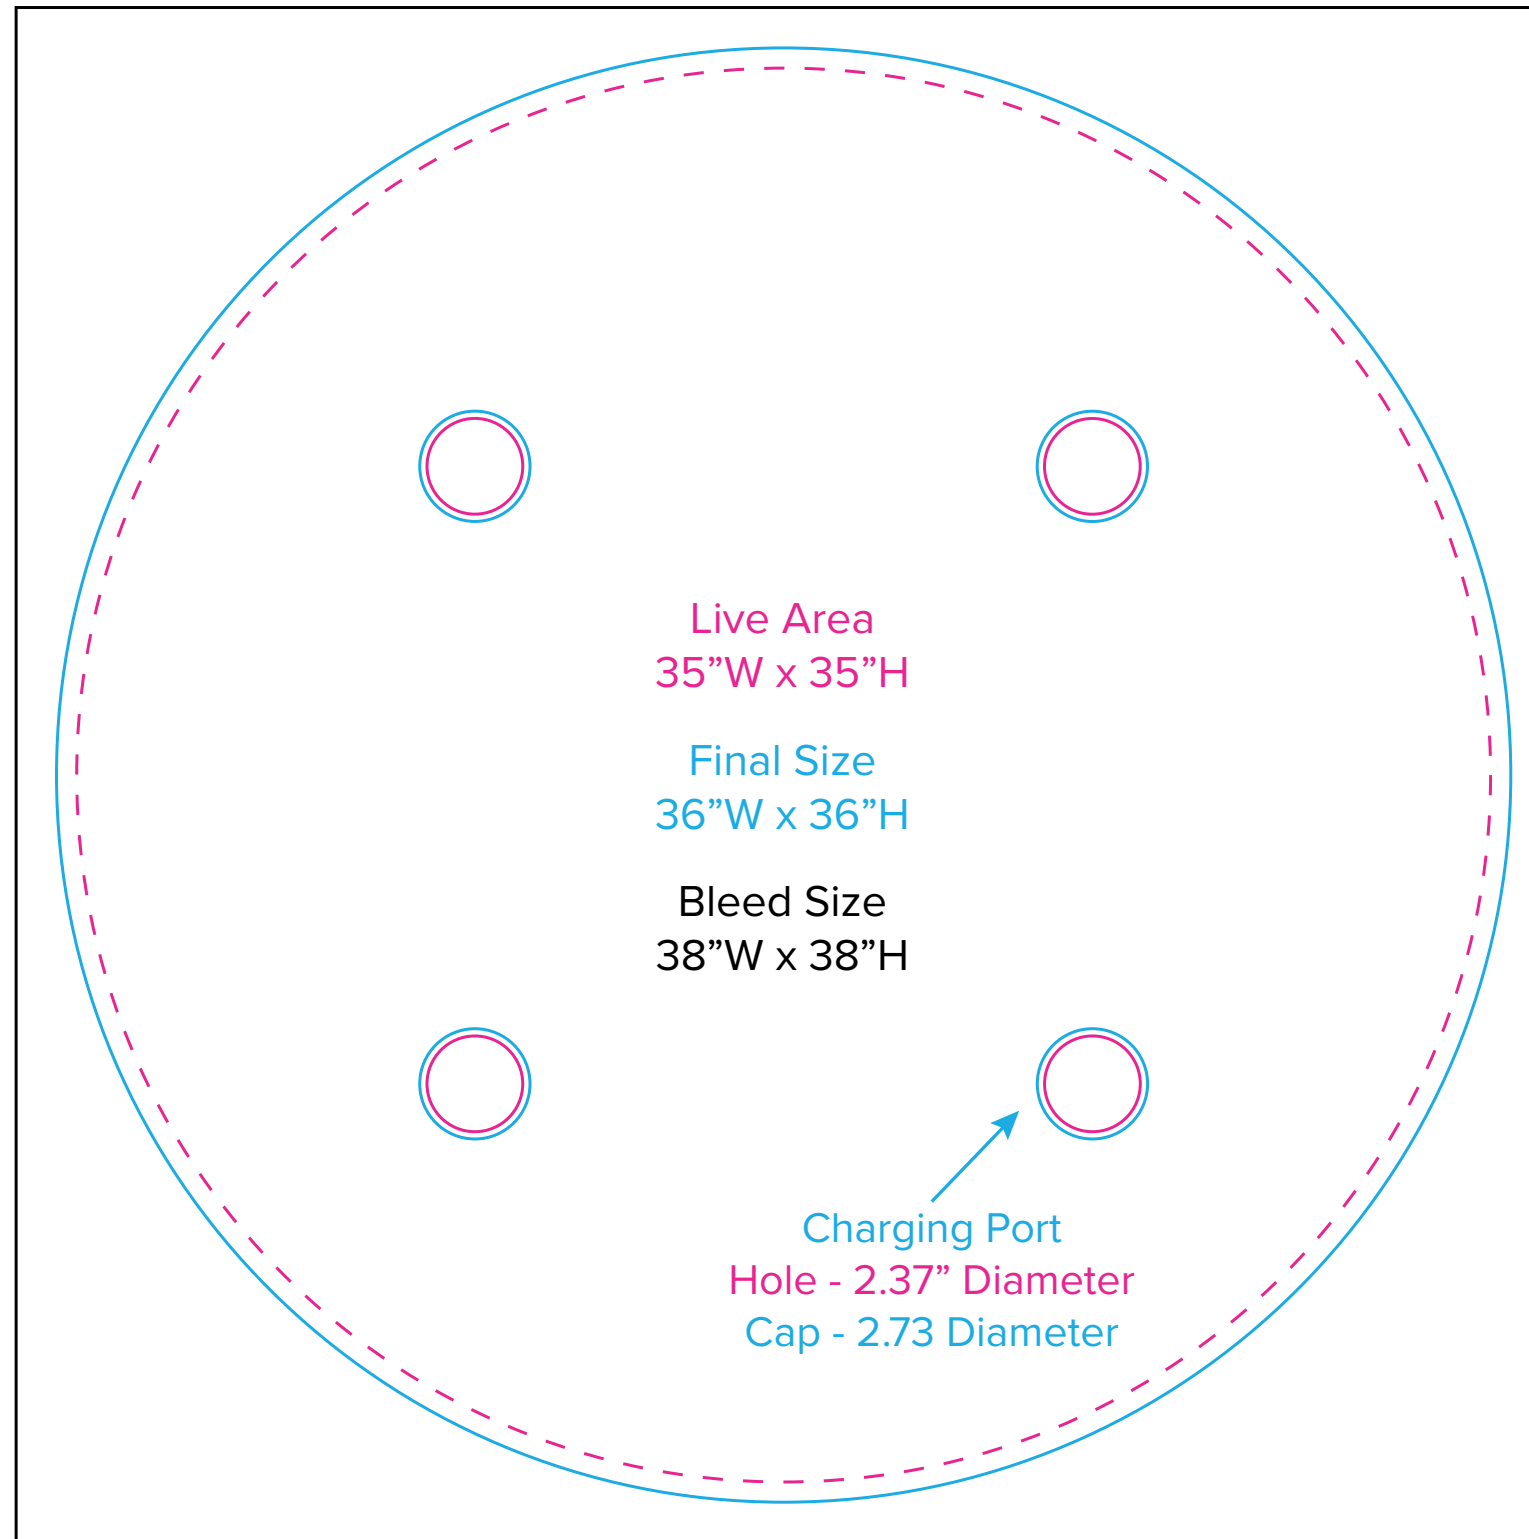

Graphic Template

NOTE: All Raster Art (jpg, tiff,psd, png, etc.) must be at least 100 dpi at print size.
Standard kits are often customized. Please check with Customer Service to ensure that this template matches your specific job.